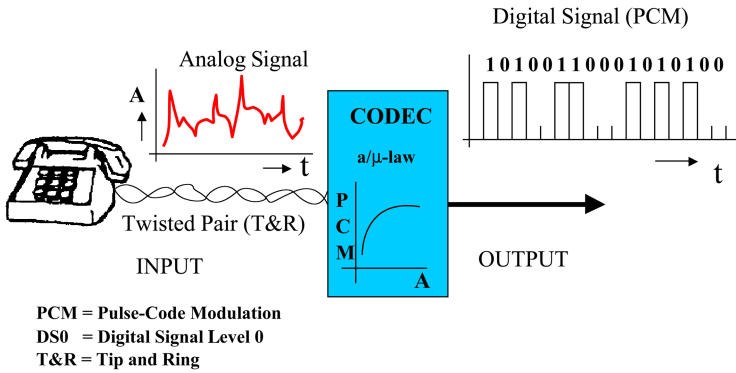

**Figure I.1** Characteristics per service.

**Figure 1.1** Analog to PCM.

**Figure 1.2** DS0 rate.

Figure 1.3 DS1 rate—M1 Mux.

Figure 2.1 T-carrier hierarchy.

Figure 2.2 DS2 frame (6.312 Mbps).

Figure 2.3 T-carrier hierarchy.

Figure 2.4 DS3 frame definition (44.736 Mbps).

**Figure 2.5** E1 rate (2.048 Mbps).

Figure 2.6 European hierarchy.