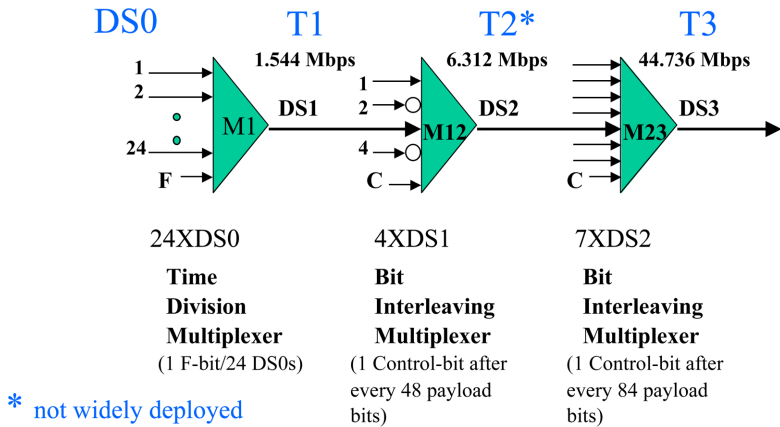

**Figure I.1** Characteristics per service.

**Figure 1.1** Analog to PCM.

**Figure 1.2** DS0 rate.

Figure 1.3 DS1 rate—M1 Mux.

Figure 2.1 T-carrier hierarchy.

Figure 2.2 DS2 frame (6.312 Mbps).

Figure 2.3 T-carrier hierarchy.

Figure 2.4 DS3 frame definition (44.736 Mbps).

**Figure 2.5** E1 rate (2.048 Mbps).

Figure 2.6 European hierarchy.