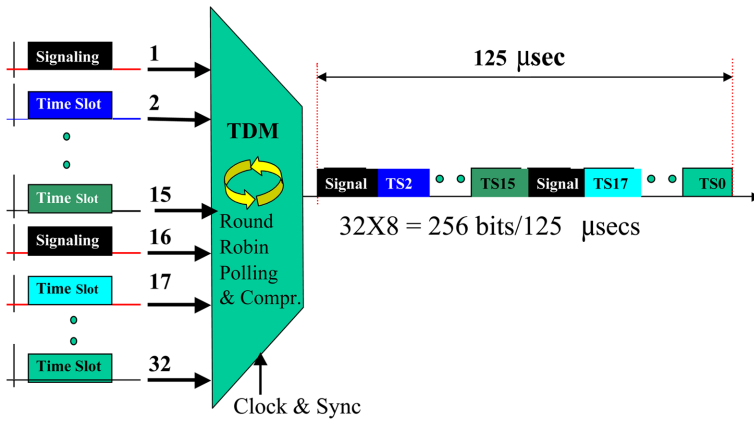

**Figure I.1** Characteristics per service.

**Figure 1.1** Analog to PCM.

**Figure 1.2** DS0 rate.

Figure 1.3 DS1 rate—M1 Mux.

Figure 2.1 T-carrier hierarchy.

Figure 2.2 DS2 frame (6.312 Mbps).

Figure 2.3 T-carrier hierarchy.

Figure 2.4 DS3 frame definition (44.736 Mbps).

**Figure 2.5** E1 rate (2.048 Mbps).

Figure 2.6 European hierarchy.