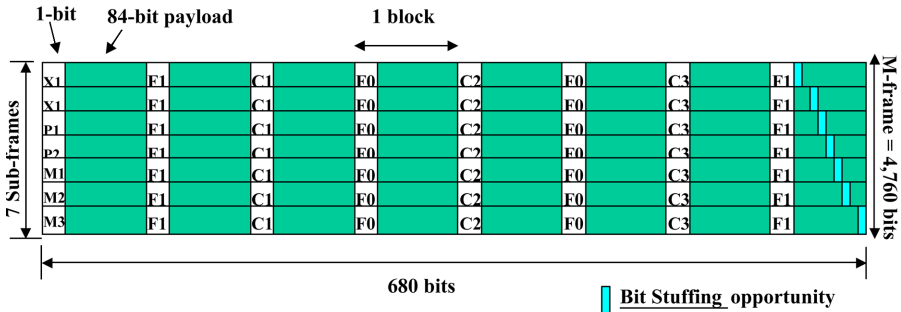

**Figure I.1** Characteristics per service.

**Figure 1.1** Analog to PCM.

**Figure 1.2** DS0 rate.

Figure 1.3 DS1 rate—M1 Mux.

Figure 2.1 T-carrier hierarchy.

Figure 2.2 DS2 frame (6.312 Mbps).

Figure 2.3 T-carrier hierarchy.

Figure 2.4 DS3 frame definition (44.736 Mbps).

**Figure 2.5** E1 rate (2.048 Mbps).

Figure 2.6 European hierarchy.