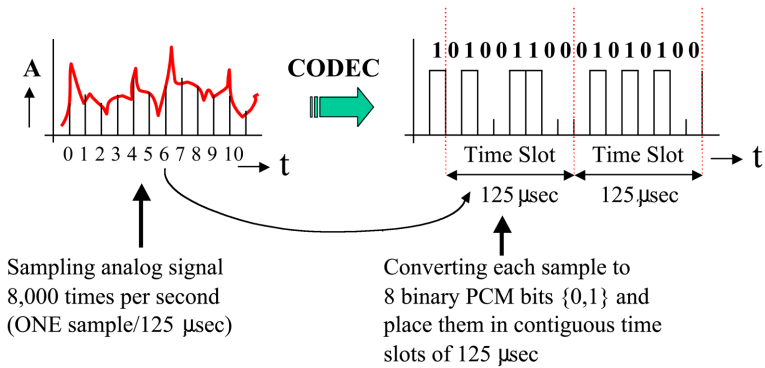

**Figure I.1** Characteristics per service.

**Figure 1.1** Analog to PCM.

**Figure 1.2** DS0 rate.

Figure 1.3 DS1 rate—M1 Mux.

Figure 2.1 T-carrier hierarchy.

Figure 2.2 DS2 frame (6.312 Mbps).

Figure 2.3 T-carrier hierarchy.

Figure 2.4 DS3 frame definition (44.736 Mbps).

**Figure 2.5** E1 rate (2.048 Mbps).

Figure 2.6 European hierarchy.