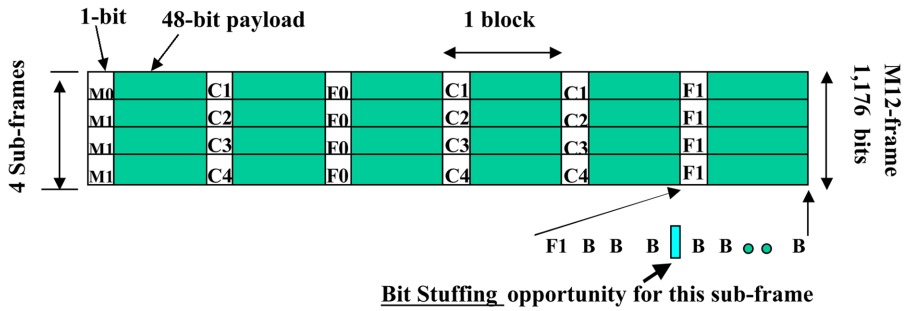

**Figure I.1** Characteristics per service.

**Figure 1.1** Analog to PCM.

**Figure 1.2** DS0 rate.

Figure 1.3 DS1 rate—M1 Mux.

Figure 2.1 T-carrier hierarchy.

Figure 2.2 DS2 frame (6.312 Mbps).

Figure 2.3 T-carrier hierarchy.

Figure 2.4 DS3 frame definition (44.736 Mbps).

**Figure 2.5** E1 rate (2.048 Mbps).

Figure 2.6 European hierarchy.