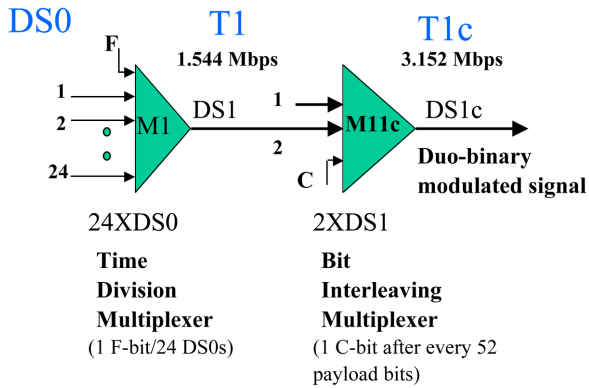

**Figure I.1** Characteristics per service.

**Figure 1.1** Analog to PCM.

**Figure 1.2** DS0 rate.

Figure 1.3 DS1 rate—M1 Mux.

Figure 2.1 T-carrier hierarchy.

Figure 2.2 DS2 frame (6.312 Mbps).

Figure 2.3 T-carrier hierarchy.

Figure 2.4 DS3 frame definition (44.736 Mbps).

**Figure 2.5** E1 rate (2.048 Mbps).

Figure 2.6 European hierarchy.