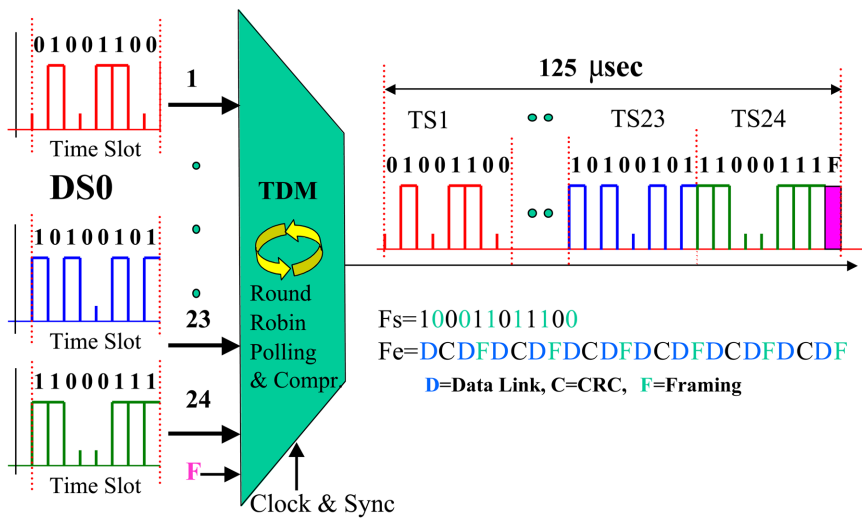

**Figure I.1** Characteristics per service.

**Figure 1.1** Analog to PCM.

**Figure 1.2** DS0 rate.

Figure 1.3 DS1 rate—M1 Mux.

Figure 2.1 T-carrier hierarchy.

Figure 2.2 DS2 frame (6.312 Mbps).

Figure 2.3 T-carrier hierarchy.

Figure 2.4 DS3 frame definition (44.736 Mbps).

**Figure 2.5** E1 rate (2.048 Mbps).

Figure 2.6 European hierarchy.